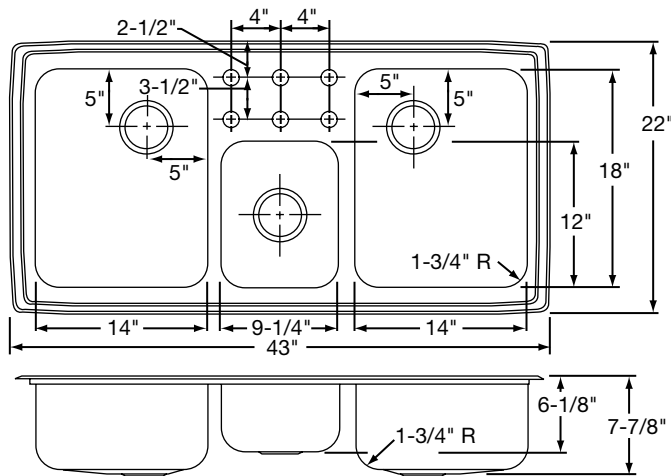

#### DESIGN FEATURES

Bowl Depth: 7-7/8" (left and right bowls), 6-1/8" (center bowl).  
 Coved Corners: 1-3/4" vertical and horizontal radius.  
 Bowl and Faucet Deck Recess: 3/16" below outside edge of sink.  
 Finish: Exposed surfaces are polished to a lustrous highlighted satin finish.  
 Underside: Fully protected by heavy duty Sound Guard<sup>®</sup> undercoating to dampen sound and prevent condensation.

#### OTHER

Drain Opening: 3-1/2".  
 NOTE: Unless otherwise specified, sink is furnished with 6 faucet holes as shown.  
 These sinks comply with ANSI Standard A112.19.3.

 These sinks are listed by the International Association of Plumbing and Mechanical Officials as meeting the requirements of the Uniform Plumbing Code.

#### SINK DIMENSIONS (INCHES)\*

U-Channel Model Number	Quick-Clip <sup>®</sup> Model Number	Overall		Inside Left Bowl			Inside Center Bowl			Inside Right Bowl			Cutout in Countertop (1 1/2" Radius Corners)		No. of 1 1/2" Dia. Faucet Holes 4" Centers	Minimum Cabinet Size
		L	W	L	W	D	L	W	D	L	W	D	L	W		
LCR4322	LCRQ4322	43	22	14	18	7 7/8	9 1/4	12	6 1/8	14	18	7 7/8	42 3/8	21 3/8	3, 4, 6	48

\*Length is left to right. Width is front to back.

Model LCR43226 Illustrated