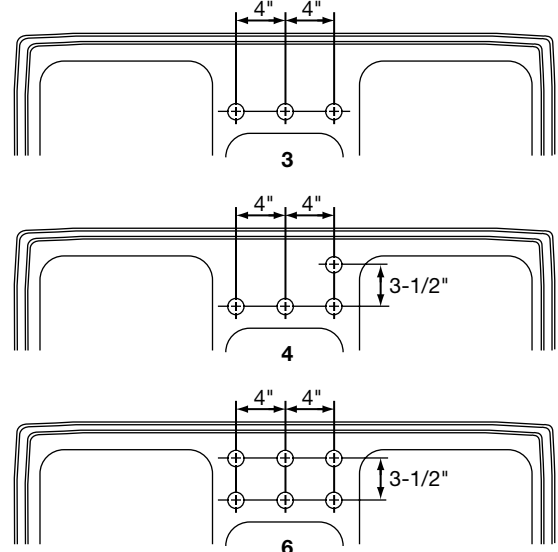

HOLE DRILLING CONFIGURATIONS

ALL DIMENSIONS IN INCHES, TO CONVERT TO MILLIMETERS MULTIPLY BY 25.4.

In keeping with our policy of continuing product improvement, Elkay reserves the right to change product specifications without notice.

This specification describes an Elkay product with design, quality and functional benefits to the user. When making a comparison of other producers' offerings, be certain these features are not overlooked.

Elkay

elkayusa.com

2222 Camden Court
Oak Brook, IL 60523

Printed in U.S.A.
©2006 Elkay

(Rev. 8/06) 1-134C