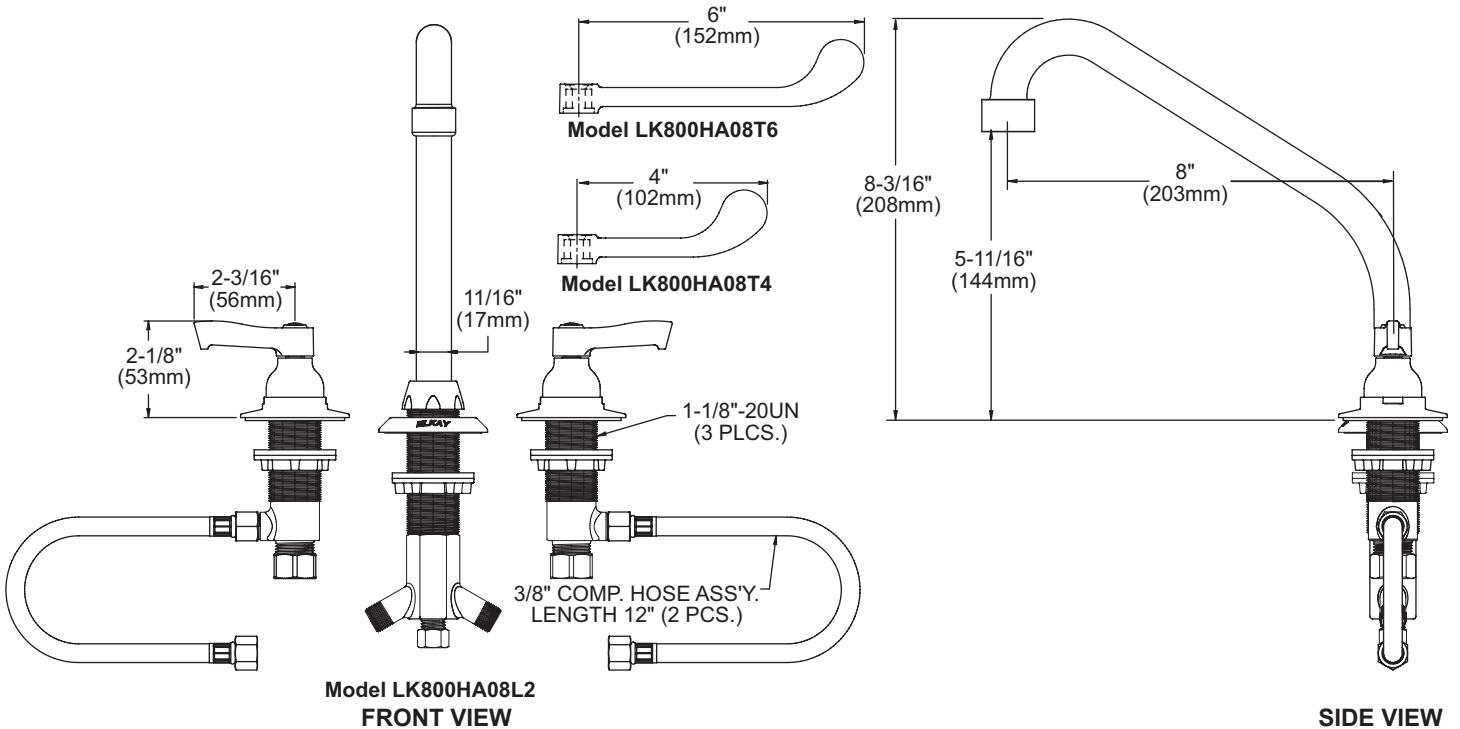

FEATURES

Model LK800HA08L2

- Three hole dual handle under counter mount faucet
- Quarter turn ceramic disc cartridge
- Solid brass construction
- Chrome finish
- Includes spout swing restriction pin

Model LK800HA08T4

- Same as LK800HA08L2 except with 4" wrist blades handles

Model LK800HA08T6

- Same as LK800HA08L2 except with 6" wrist blades handles

COMPLIES WITH:

- ASME/ANSI A112.18.1
- CSA B125-01
- NSF/ANSI 61
- ADA
- UPC/CUPC
- IAPMO Listed

Concealed Deck 8" Center Commercial Faucet Models LK800HA08L2, LK800HA08T4, LK800HA08T6

Job Name:	Item #:
Notes:	
Architect/Engineer Approval:	Date:

SEE OTHER SIDE FOR REPLACEMENT PARTS

REPLACEMENT PARTS

Concealed Deck 8" Center Commercial Faucet Models LK800HA08L2, LK800HA08T4, LK800HA08T6

ITEM	IND. PART	DESCRIPTION
1	A55393	Spout
2	45918C	Handle
3	45923C	Right Cold Cartridge
4	45924C	Left Hot Cartridge
5	45917C	Body
6	98554C	Backflow Kit