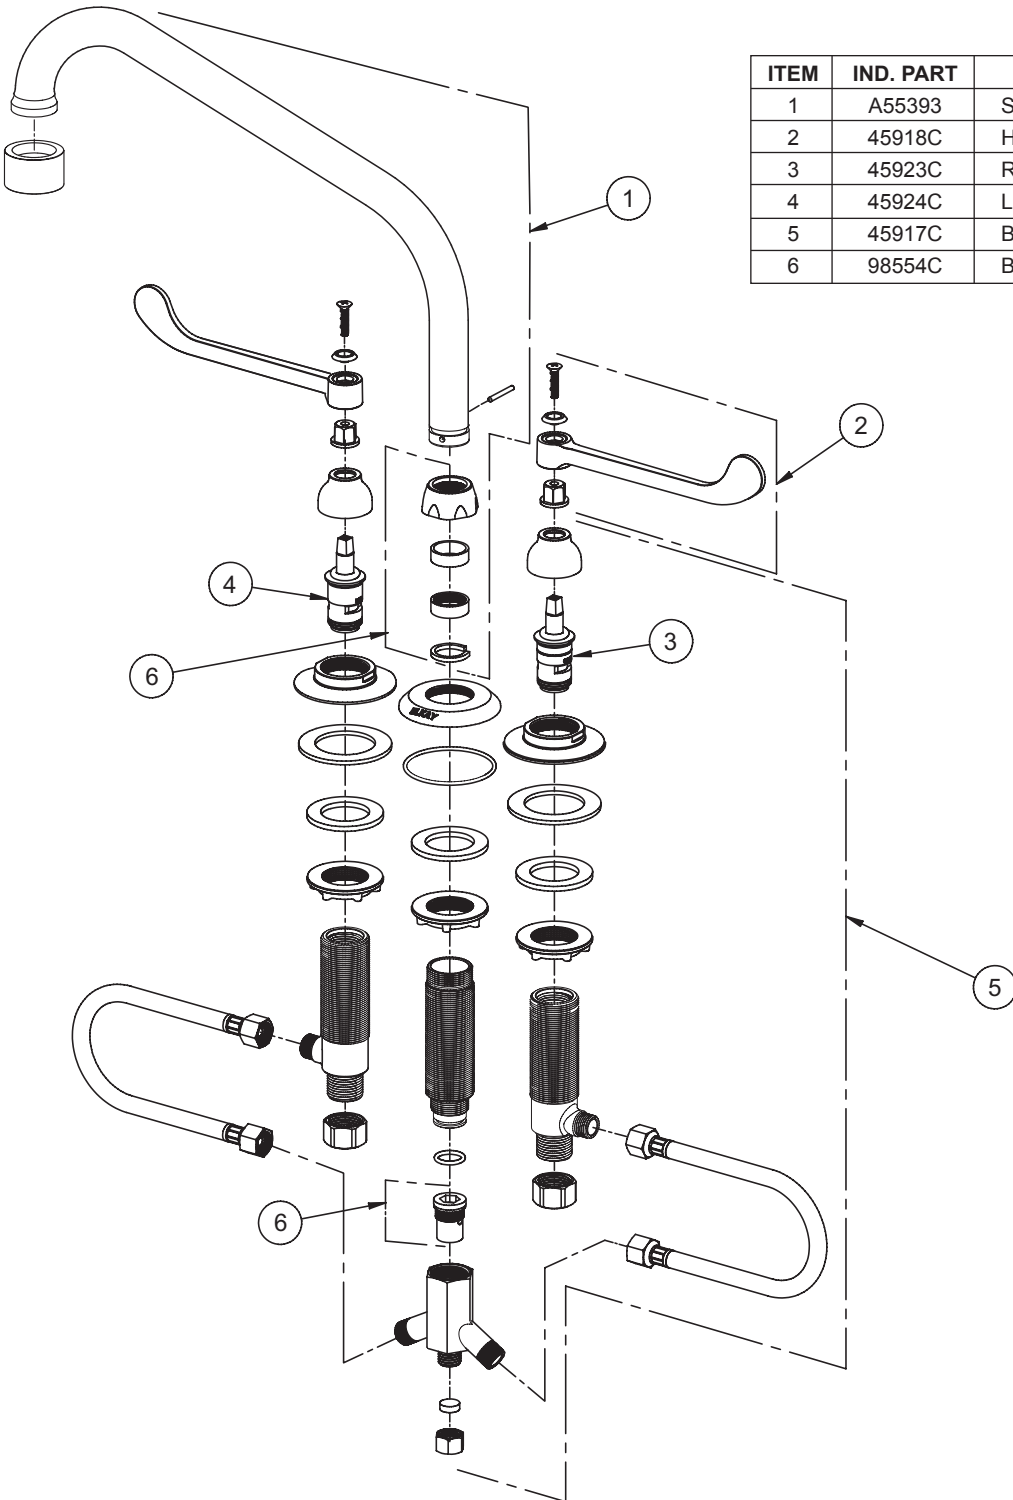

FEATURES

Model LK800HA08L2

- Three hole dual handle under counter mount faucet
- Quarter turn ceramic disc cartridge
- Solid brass construction
- Chrome finish
- Includes spout swing restriction pin

Model LK800HA08T4

Concealed Deck 8" Center Commercial Faucet Models LK800HA08L2, LK800HA08T4, LK800HA08T6

Job Name:	Item #:
Notes:	
Architect/Engineer Approval:	Date:

SEE OTHER SIDE FOR REPLACEMENT PARTS

REPLACEMENT PARTS

Concealed Deck 8" Center Commercial Faucet Models LK800HA08L2, LK800HA08T4, LK800HA08T6

ITEM	IND. PART	DESCRIPTION
1	A55393	Spout
2	45918C	Handle
3	45923C	Right Cold Cartridge
4	45924C	Left Hot Cartridge
5	45917C	Body
6	98554C	Backflow Kit