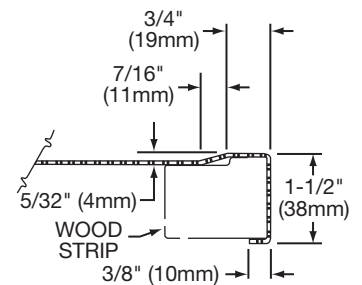

DESIGN FEATURES

Bowl Depth: 7-1/2" (191mm).
Coved Corners: 1-3/4" (44mm) vertical and horizontal radius.
Sinktop Thickness: 1-1/2" (38mm).
Backsplash: 4" (102mm) high, full length, 1/4" (6mm) coved corner.
Outside edge of sinktop has a 5/32" (4mm) raised rim.
Drain Opening: 3-1/2" (89mm).
Underside is fully undercoated.
Wood mounting strips attached to underside for fastening top to cabinet.
Stocked in three or four faucet holes only. Other hole drilling locations are available made to order.
Suffix "L" (left) or "R" (right) denotes location of bowl.
These sinks comply with ASME A112.19.3.

These sinks are listed by the International Association of Plumbing and Mechanical Officials as meeting the requirements of the Uniform Plumbing Code.

OPTIONAL ACCESSORIES

Cutting Boards: CB1713, CBS1316.
Drain: LK99.
Rinsing Baskets: LKWRB1418SS, LKWERBSS.
Utensil Caddy for Rinsing Basket: LKWUCSS.

SINK DIMENSIONS*

Model Number	Overall		Inside Each Bowl			Work Area		Drain Location	No. of 1 1/2" (38mm) Faucet Holes 4" (102mm) Center	Maximum Cabinet Size
	L A	W B	L C	W D	D E	L F	Location			
S4819L	48 (1219mm)	25 (635mm)	19 (483mm)	16 (406mm)	7 1/2 (191mm)	26 (660mm)	Right	Rear Center	3 or 4	48 (1219mm)
S4819R	48 (1219mm)	25 (635mm)	19 (483mm)	16 (406mm)	7 1/2 (191mm)	26 (660mm)	Left	Rear Center	3 or 4	48 (1219mm)

*Length is left to right. Width is front to back.

3 FAUCET HOLE MODELS