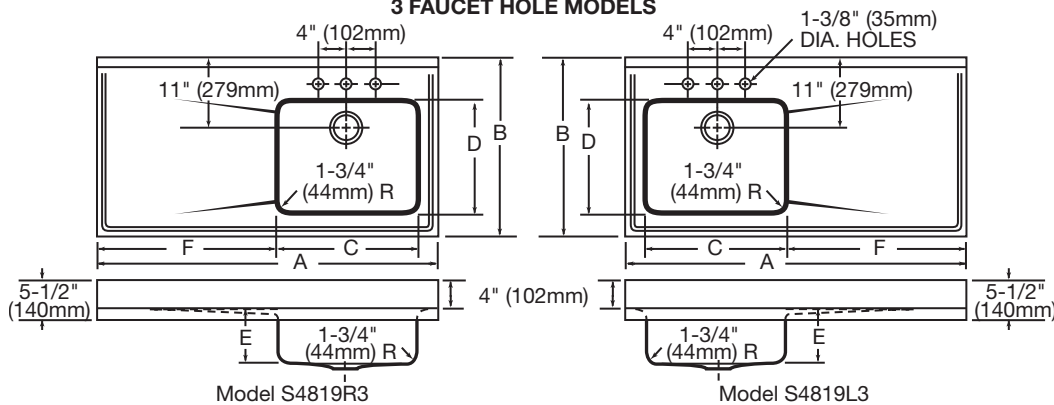

DESIGN FEATURES

Bowl Depth: 7-1/2" (191mm).
Coved Corners: 1-3/4" (44mm) vertical and horizontal radius.
Sinktop Thickness: 1-1/2" (38mm).
Backsplash: 4" (102mm) high, full length, 1/4" (6mm) coved corner.
Outside edge of sinktop has a 5/32" (4mm) raised rim.
Drain Opening: 3-1/2" (89mm).
Underside is fully undercoated.
Wood mounting strips attached to underside for fastening top to cabinet.
Stocked in three or four faucet holes only. Other hole drilling locations are available made to order.
Suffix "L" (left) or "R" (right) denotes location of bowl.
These sinks comply with ASME A112.19.3.

These sinks are listed by the International Association of Plumbing and Mechanical Officials as meeting the requirements of the Uniform Plumbing Code.

OPTIONAL ACCESSORIES

Cutting Boards: CB1713, CBS1316.
Drain: LK99.
Rinsing Baskets: LKWRB1418SS, LKWERBSS.
Utensil Caddy for Rinsing Basket: LKWUCSS.

SINK DIMENSIONS*

Model Number	Overall		Inside Each Bowl			Work Area		Drain Location	No. of 1 1/2" (38mm) Faucet Holes 4" (102mm) Center	Maximum Cabinet Size
	L A	W B	L C	W D	D E	L F	Location			
S4819L	48 (1219mm)	25 (635mm)	19 (483mm)	16 (406mm)	7 1/2 (191mm)	26 (660mm)	Right	Rear Center	3 or 4	48 (1219mm)
S4819R	48 (1219mm)	25 (635mm)	19 (483mm)	16 (406mm)	7 1/2 (191mm)	26 (660mm)	Left	Rear Center	3 or 4	48 (1219mm)

*Length is left to right. Width is front to back.

3 FAUCET HOLE MODELS