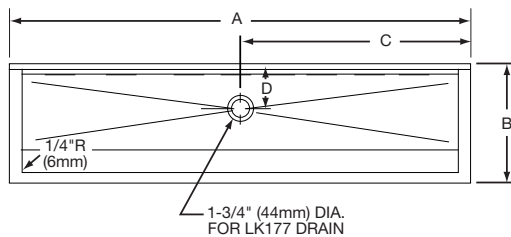

In keeping with our policy of continuing product improvement, Elkay reserves the right to change product specifications without notice.