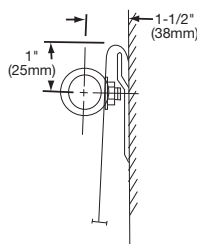

In keeping with our policy of continuing product improvement, Elkay reserves the right to change product specifications without notice.