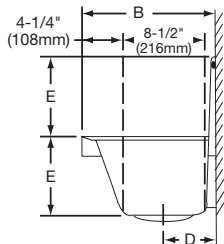

In keeping with our policy of continuing product improvement, Elkay reserves the right to change product specifications without notice.