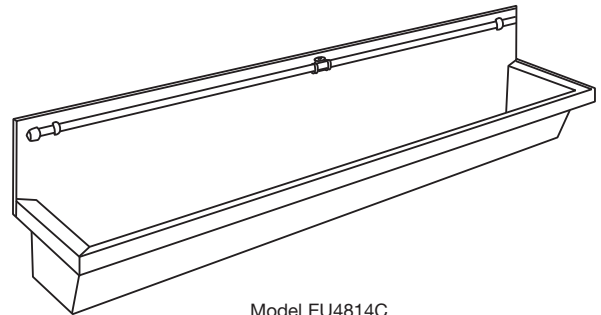

**Multiple Station Wall Urinal**  
**Exposed Flush Pipe**  
**Models EU4814C, EU4814, EU6014C, EU6014**

**SPECIFICATIONS**

**GENERAL**

#14 gauge, type 304 (18-8) stainless steel multiple station urinal. Welded seamless 1/4" (6mm) radii covered corner construction. Full length sloping backsplash. 1-1/2" (38mm) wide sloping top channel rim with 2" (51mm) flat front apron. Slanted front. Exposed surfaces polished to a satin finish. Bottom and back are sound deadened. Furnished with a continuous length wall hanger, integral stainless steel mounting "Z" brackets, and continuous flush pipe and drain.

**DRAIN:** LK177. Chrome plated beehive strainer, 1-1/2" (38mm) O.D. tailpiece.

**FOLLOWING MODELS DO NOT INCLUDE SUPPLY AND DRAIN FITTINGS:**

- EU4814
- EU6014

**URINAL IS PRE-DRILLED FOR PIPE HOLDERS AND DRAIN.**

**DIMENSIONS**

Model Number	A		B		C		D		E		F		G		H		I		J		K	
	in.	mm	in.	mm	in.	mm	in.	mm	in.	mm	in.	mm	in.	mm	in.	mm	in.	mm	in.	mm	in.	mm
<b>EU4814</b>	48	1219	14	356	24	610	5 1/2	140	8	203	22 1/2	572	4 1/8	105	4	102	10	254	3	76	12	305
<b>EU6 14</b>	60	1524	14	356	30	762	5 1/2	140	8	203	28 1/2	724	4 1/8	105	4	102	10	254	3	76	12	305