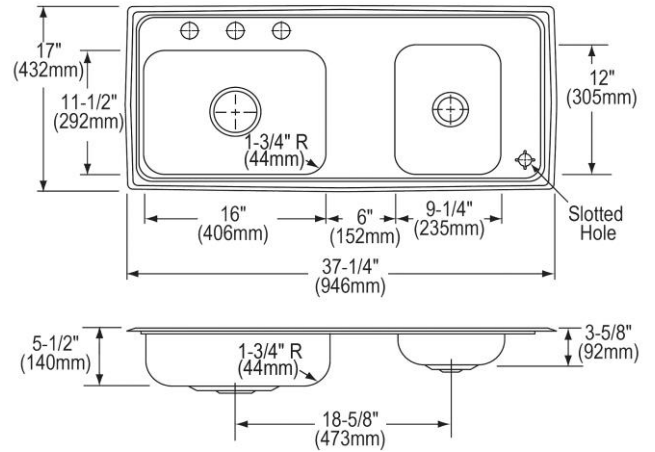

Installation Type:	Drop-in
Material:	304 Stainless Steel
Finish:	Lustrous Satin
Gauge:	18
Sound Deadening:	Bottom only pads
Number of Bowls:	2
Sink Dimensions:	37-1/4" x 17" x 5-1/2"
Bowl 1 Dimensions:	16" x 11-1/2" x 5-3/8"
Bowl 2 Dimensions:	9-1/4" x 12" x 3-1/2"
Drain Size:	3-1/2" (89mm), 2" (51mm)
Drain Location:	Center
Minimum Cabinet Size:	42"
Mounting Hardware:	Part # 64090014 included for countertops up to 3/4" (19mm) thick
Cutout Template #:	100000735

Template is available for download at [elkay.com](#)

Cutout Dimensions for Top Mount Installation:

36-5/8" x 16-3/8" (930mm x 416mm) with 1-1/2" (38mm) corner radius

Installation Profile:

OPTIONAL ACCESSORIES

Similar models are available with: Quick-Clip Mounting System, 4", 4-1/2", 5", 6", and 6-1/2" depths

PART: _____ QTY: _____

PROJECT: _____

CONTACT: _____

DATE: _____

NOTES: _____

APPROVAL: _____

In keeping with our policy of continuing product improvement, Elkay reserves the right to change product specifications without notice. Please visit [elkay.com](#) for the most current version of Elkay product specification sheets. This specification describes an Elkay product with design, quality, and functional benefits to the user. When making a comparison of other producers' offerings, be certain these features are not overlooked.

Elkay Lustertone Classic Stainless Steel 37-1/4" x 17" x 5-1/2"
Double Bowl Drop-in Classroom ADA Sink Kit
Model(s) DRKAD371755RC

1-1/2" (38mm) Diameter Faucet Holes on 4" (102mm) Centers
1-1/8" (29mm) Diameter Slotted Hole