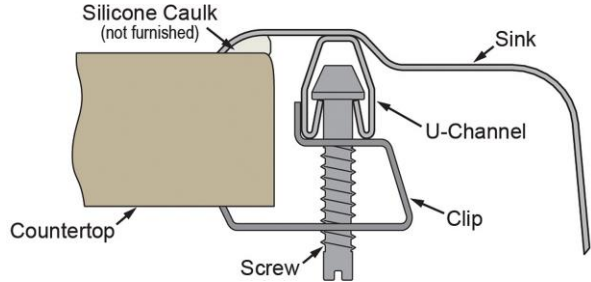

PRODUCT SPECIFICATIONS

Elkay Lustertone™ Classic Stainless Steel 37-1/4" x 17" x 5-1/2", Double Bowl Drop-in Classroom ADA Sink Kit. Sink is manufactured from 18 gauge 304 Stainless Steel with a Lustrous Satin finish, Center drain placement, and Bottom only pads.

Installation Type:	Drop-in
Material:	304 Stainless Steel
Finish:	Lustrous Satin
Gauge:	18
Sound Deadening:	Bottom only pads
Number of Bowls:	2
Sink Dimensions:	37-1/4" x 17" x 5-1/2"
Bowl 1 Dimensions:	16" x 11-1/2" x 5-3/8"
Bowl 2 Dimensions:	9-1/4" x 12" x 3-1/2"
Drain Size:	3-1/2" (89mm), 2" (51mm)
Drain Location:	Center
Minimum Cabinet Size:	42"
Mounting Hardware:	Part # 64090014 included for countertops up to 3/4" (19mm) thick
Cutout Template #:	100000735

Template is available for download at [elkay.com](#)

Cutout Dimensions for Top Mount Installation:

36-5/8" x 16-3/8" (930mm x 416mm) with 1-1/2" (38mm) corner radius

Installation Profile:

OPTIONAL ACCESSORIES

Hardware:	LK364, LK463
Sinkmate:	LKSMHSL