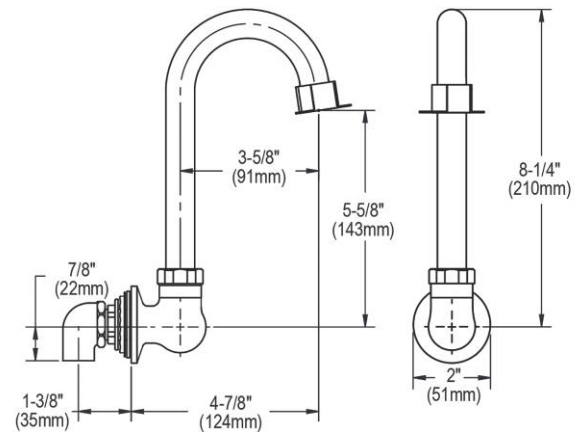

PRODUCT SPECIFICATIONS

Elkay Wall Mount 8-1/4" Spout. Faucet is made of Chrome-plated Brass material.

Material:	Chrome-plated Brass
Flow Rate:	

AMERICAN PRIDE. A LIFETIME TRADITION.
Like your family, the Elkay family has values and traditions that endure. For almost a century, Elkay has been a family-owned and operated company, providing thousands of jobs that support our families and communities.

Product Compliance: ASME A112.18.1/CSA B125.1
NSF 61
NSF 372 (lead free)

- [Clean and Care Manual \(PDF\)](#)
- [Installation Instructions \(PDF\)](#)
- [Limited Warranty \(PDF\)](#)

PART: _____ QTY: _____
 PROJECT: _____
 CONTACT: _____
 DATE: _____
 NOTES: _____
 APPROVAL: _____

ITEM NUMBER	NUMBER REQUIRED	PART NUMBER	PART DESCRIPTION
1	1	72001890	Swing Gooseneck
2	1	AE19A	Vandal-resistant, Anti-hose Aerator
3	1	72002000	Lock Key

In keeping with our policy of continuing product improvement, Elkay reserves the right to change product specifications without notice. Please visit elkay.com for the most current version of Elkay product specification sheets. This specification describes an Elkay product with design, quality, and functional benefits to the user. When making a comparison of other producers' offerings, be certain these features are not overlooked.