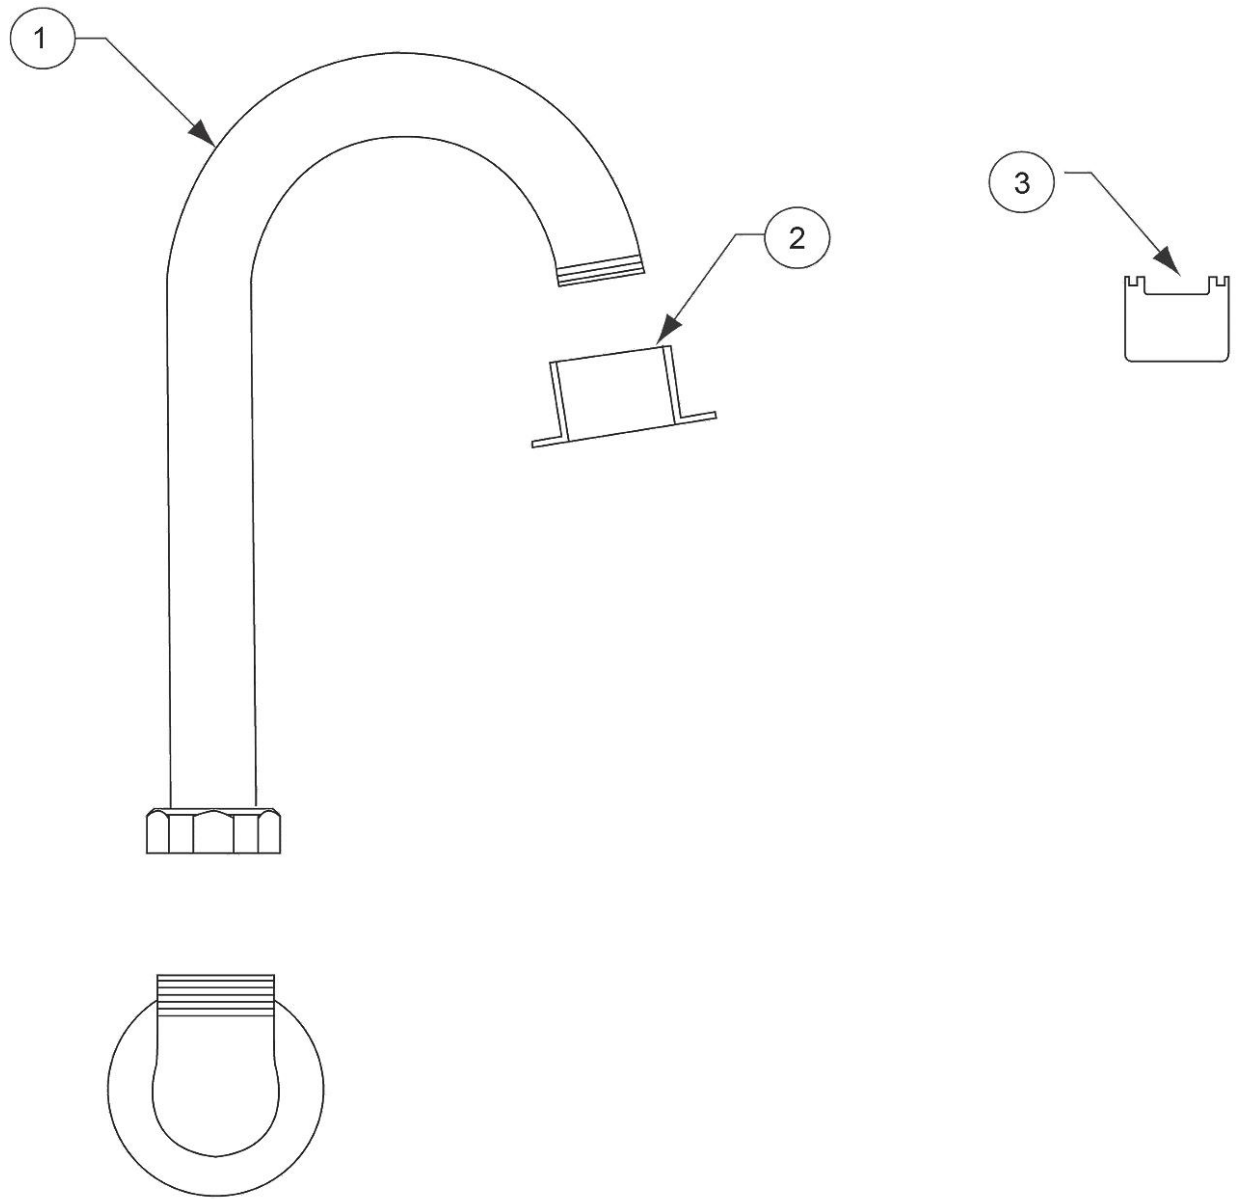

PRODUCT SPECIFICATIONS

Elkay Wall Mount 8-1/4" Spout. Faucet is made of Chrome-plated Brass material.

Material:	Chrome-plated Brass
Flow Rate:	

AMERICAN PRIDE. A LIFETIME TRADITION.
Like your family, the Elkay family has values and traditions that endure. For almost a century, Elkay has been a family-owned and operated company, providing thousands of jobs that support our families and communities.

Product Compliance: ASME A112.18.1/CSA B125.1
NSF 61
NSF 372 (lead free)

- [Clean and Care Manual \(PDF\)](#)
- [Installation Instructions \(PDF\)](#)
- [Limited Warranty \(PDF\)](#)

PART: _____ QTY: _____
 PROJECT: _____
 CONTACT: _____
 DATE: _____
 NOTES: _____
 APPROVAL: _____

ITEM NUMBER	NUMBER REQUIRED	PART NUMBER	PART DESCRIPTION
1	1	72001890	Swing Gooseneck
2	1	AE19A	Vandal-resistant, Anti-hose Aerator
3	1	72002000	Lock Key

In keeping with our policy of continuing product improvement, Elkay reserves the right to change product specifications without notice. Please visit elkay.com for the most current version of Elkay product specification sheets. This specification describes an Elkay product with design, quality, and functional benefits to the user. When making a comparison of other producers' offerings, be certain these features are not overlooked.