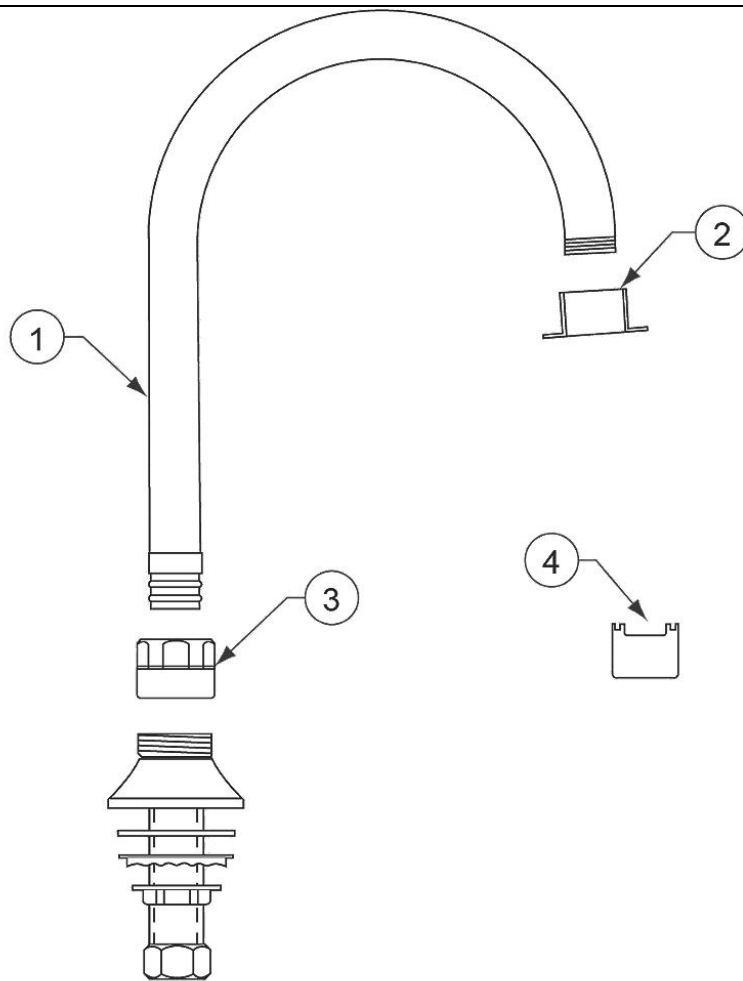

PRODUCT SPECIFICATIONS

Elkay Deck Mount 10-3/4" Spout. Faucet is made of Chrome-plated Brass material.

Material:	Chrome-plated Brass
Flow Rate:	

AMERICAN PRIDE. A LIFETIME TRADITION.
Like your family, the Elkay family has values and traditions that endure. For almost a century, Elkay has been a family-owned and operated company, providing thousands of jobs that support our families and communities.

Product Compliance: ASME A112.18.1/CSA B125.1
NSF 61
NSF 372 (lead free)

- [Clean and Care Manual \(PDF\)](#)
- [Installation Instructions \(PDF\)](#)
- [Limited Warranty \(PDF\)](#)

PART: _____ QTY: _____
 PROJECT: _____
 CONTACT: _____
 DATE: _____
 NOTES: _____
 APPROVAL: _____

ITEM NUMBER	NUMBER REQUIRED	PART NUMBER	PART DESCRIPTION
1	1	72001948	Spout Assembly
2	1	AE19A	Vandal-resistant, Anti-hose Aerator
3	1	72001949	Rigid Swivel Adapter
4	1	72002000	Lock Key

In keeping with our policy of continuing product improvement, Elkay reserves the right to change product specifications without notice. Please visit elkay.com for the most current version of Elkay product specification sheets. This specification describes an Elkay product with design, quality, and functional benefits to the user. When making a comparison of other producers' offerings, be certain these features are not overlooked.