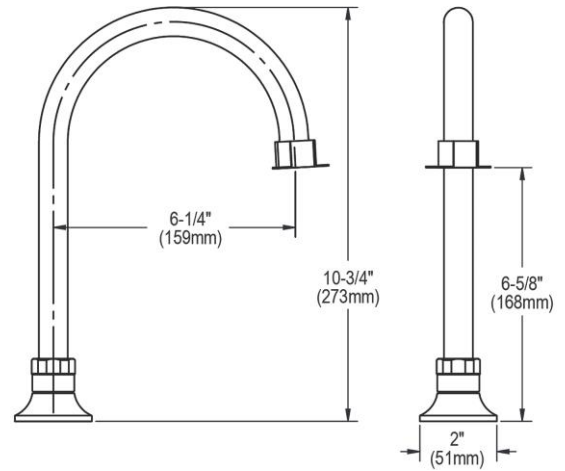

PART: _____ QTY: _____
PROJECT: _____
CONTACT: _____
DATE: _____
NOTES: _____
APPROVAL: _____

In keeping with our policy of continuing product improvement, Elkay reserves the right to change product specifications without notice. Please visit elkay.com for the most current version of Elkay product specification sheets. This specification describes an Elkay product with design, quality, and functional benefits to the user. When making a comparison of other producers' offerings, be certain these features are not overlooked.